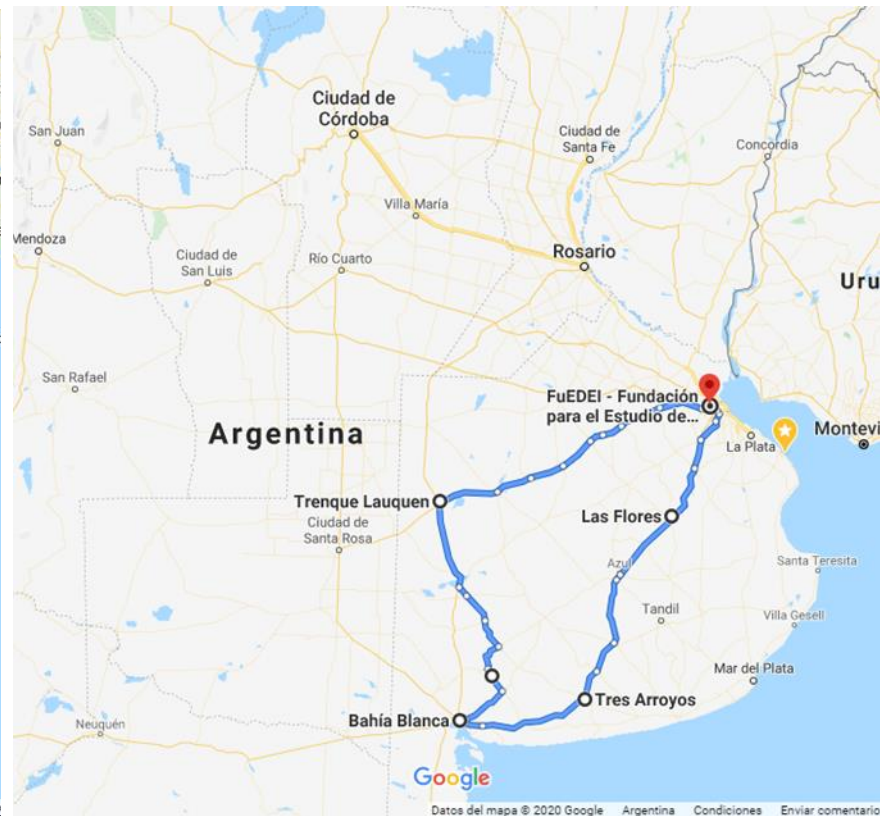

b. January 2018, March 2018, January 2019, March and April 2019. Bahía
Blanca