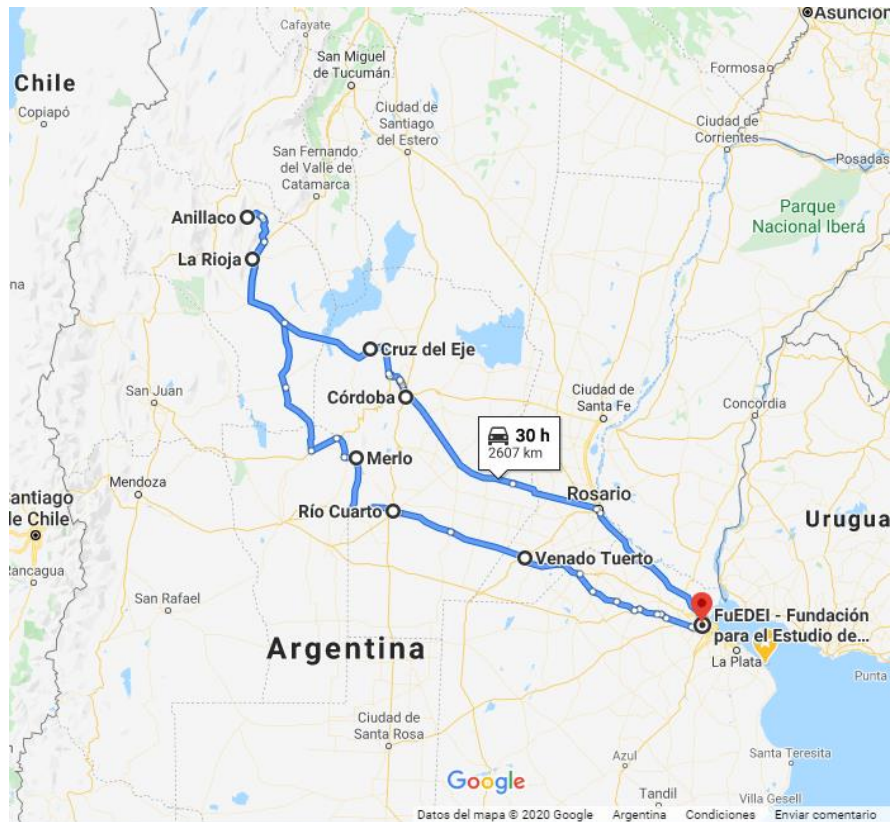

a. October 2018, November 2019. La Rioja and surrounding areas
Blanca

c. October 2019, Merlo (San Luis) and La Rioja, surveys for *Aceria* and rust