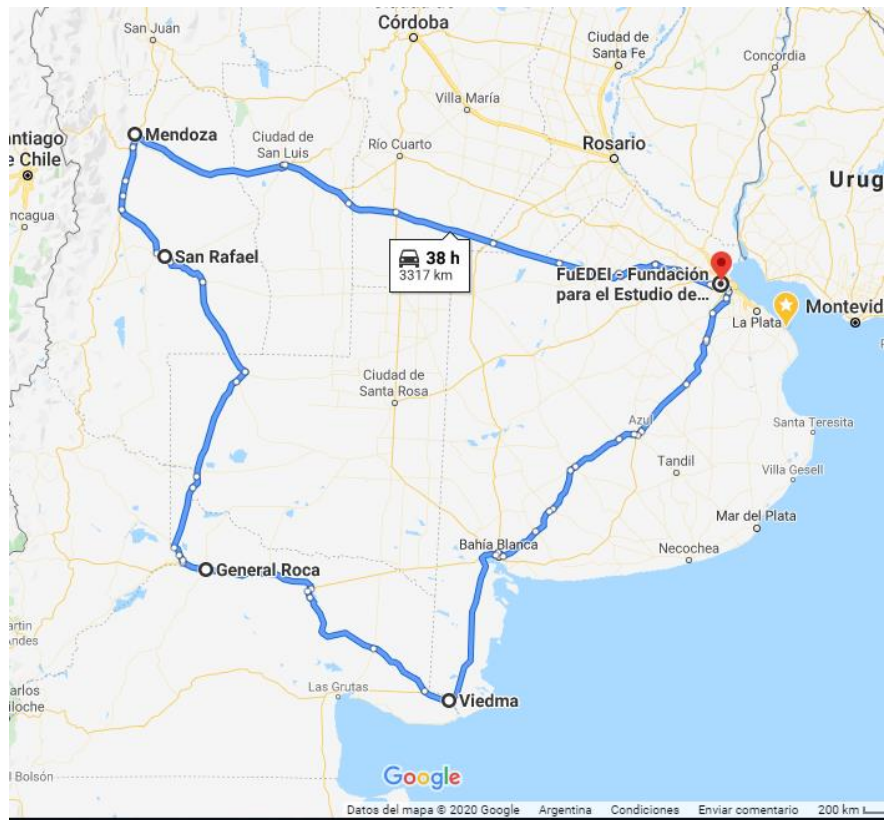

c. October 2019, Merlo (San Luis) and La Rioja, surveys for *Aceria* and rust

e. May 2019. Mendoza and southern areas

Figure 3.1 a-e, Silverleaf nightshade natural enemy survey routes in Argentina and Paraguay