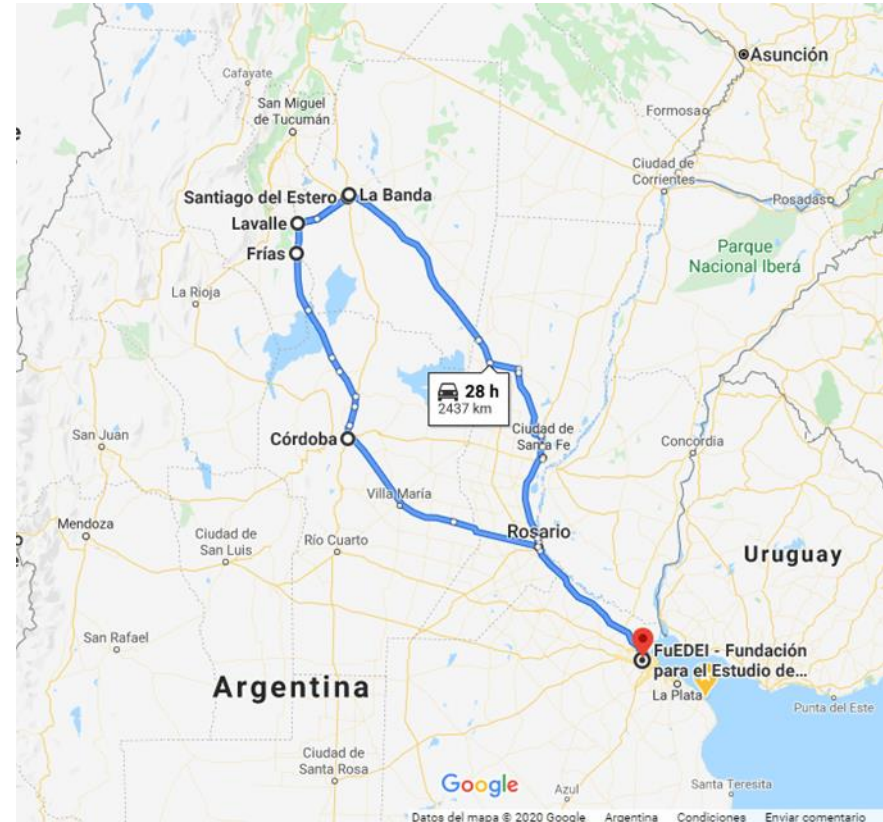

b. January 2018, March 2018, January 2019, March and April 2019. Bahía
Blanca

d. November 2019, December 2019, January 2020. Trips to collect plant and *Aceria* from La Banda and Lavalle